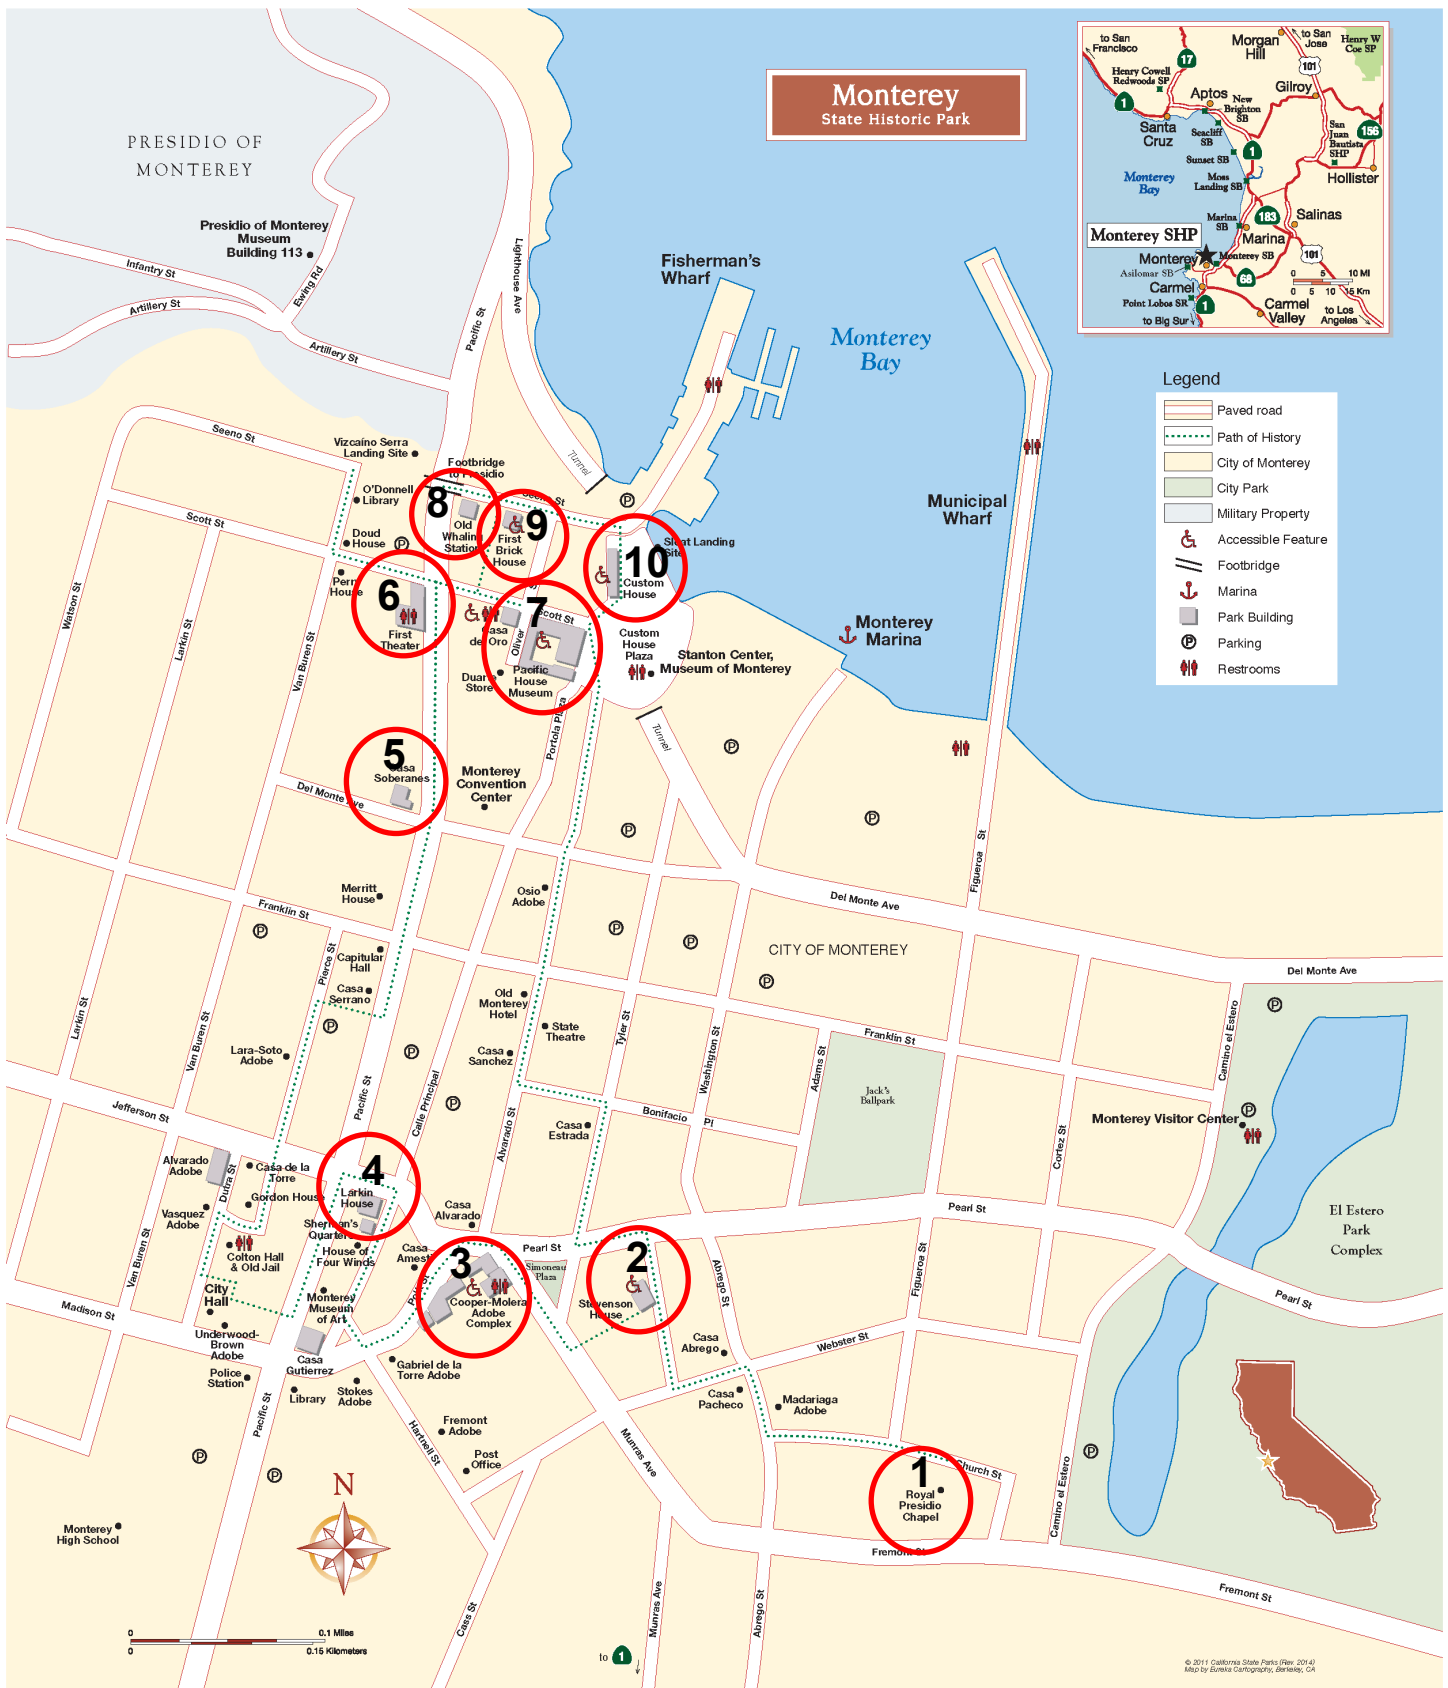

1. Royal Presidio Chapel
2. Stevenson House
3. Cooper-Molera Adobe Complex
4. Larkin House
5. Casa Soberanes

6. First Theater
7. Pacific House
8. Old Whaling Station
9. First Brick House
10. Custom House